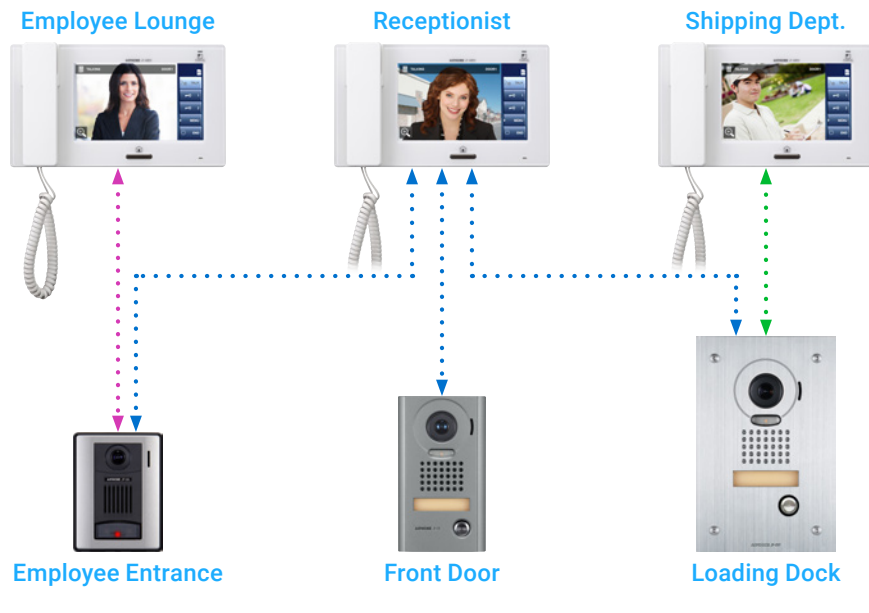

HANDSET FOR PRIVACY

Pick up the handset at any time during conversation. Perfect for noisy environments.

Popular Applications: Hospitals, Schools

Simple Wiring

Between door and master station:

- Standard 2-conductor cable, like doorbell wire
- For distances under 165', use the green and blue pairs from a Cat-5e/6 cable

Between inside stations:

- Cat-5e/6 cable (homerun or daisy-chained)

Record Who Visited

- The JP Series automatically takes pictures of visitors
- Transfer images or save directly to a removable SD/SDHC card*
- Easily view recorded images on a computer or other compatible device

**SD and SDHC cards are not supplied by Aiphone.*

Partitioning Creates More Application Opportunities

- Control interaction and authority between stations
- Designate exclusive master station(s) to communicate with, and unlock, a specific door or set of doors
- Password protect to prevent unauthorized changes

JP Series Applications

Offices

Conveniently and safely identify visitors. Place multiple stations around the office to ensure every visitor is attended to in a timely manner. For broad surveillance of a location, use the optional adaptor to connect a CCTV camera to one of the door station inputs located on the master station.